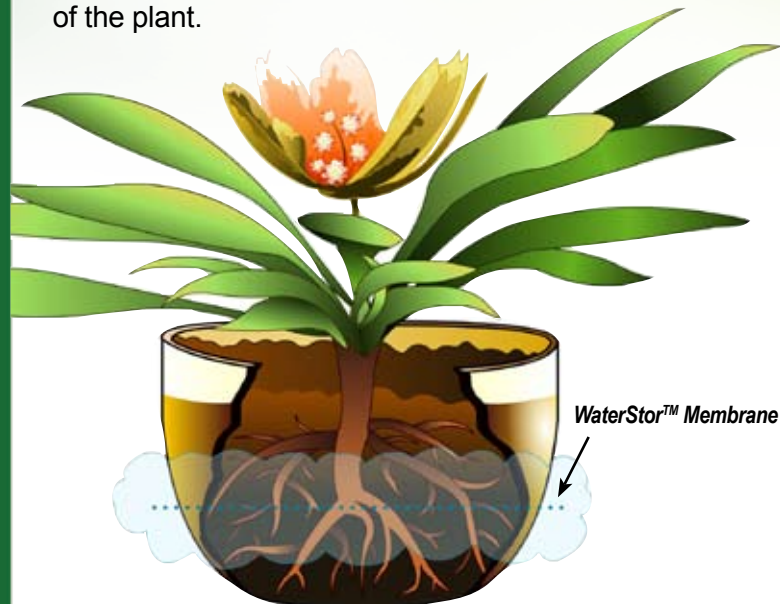

Water Insurance for
Your Plants and Vegetables.

A Gradual Release of Water

WaterStor™ is a mixture of EVA powder and sodium polyacrylate powder that when combined in correct proportions makes a thin membrane that absorbs up to 400 times its weight in water. It releases the water very slowly over a period of 12 to 21 days, depending on the amount of sodium acrylate used in the mixture and the amount of water mixed with the matrix. This combination, after being hydrated with water, creates a very “controlled” release of the water into the soil. WaterStor is also compatible with all soil types and is “plant friendly”. When applied correctly, **WaterStor™** will last between 5 and 7 years. This data comes directly from the BASF Corporation which has conducted extensive research utilizing their products in the agricultural field.

The Benefits of WaterStor™

Whether used in commercial nurseries, agricultural applications, or in your own home gardens, potted plants and landscaping, WaterStor™ has many benefits:

- Longer bloom lifespan
- Increased drought resistance
- Reduced water usage
- Facilitated transfer of nutrients in substrate
- Quicker germination
- Shorter growth cycles
- Increased crop yield
- Aids in soil aeration
- Improved root growth

*Insure lawns, potted plants, landscaping, vegetables and more with **WaterStor™** and watch the benefits grow!*

Get to the Root of the Problem

WaterStor™ provides just the right amount of water to the root system in a very controlled application. The illustration below shows where WaterStor is positioned and integrated directly into the root base of the plant.

Insure Your Fruits & Vegetables

Great for fruits & veggies!

WaterStor™ provides growers of vegetables and fruits with the ability to substantially improve their yields of high value crops such as tomatoes, lettuce, and strawberries. These vegetables require lots of water and WaterStor provides them with a well-regulated supply.