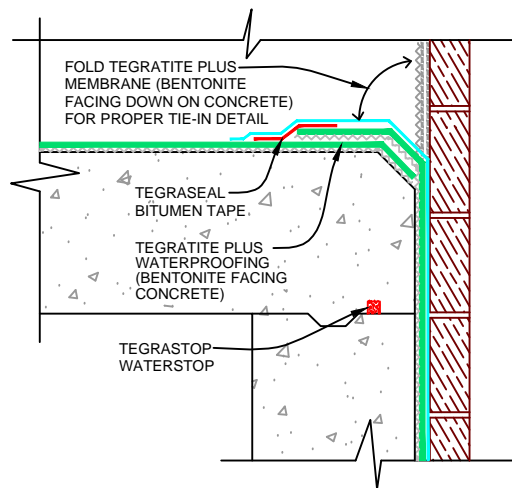

STEP #1

STEP #2

STEP #3

STEP #4

Tel: 952-888-1816
Web: www.tegraseal.com

WALL TO DECK TIE-IN DETAIL

Details:
WOOD LAGGING DETAIL

Date Issued:
03/29/2010

Scale: NONE Drawing No.: 0702-36