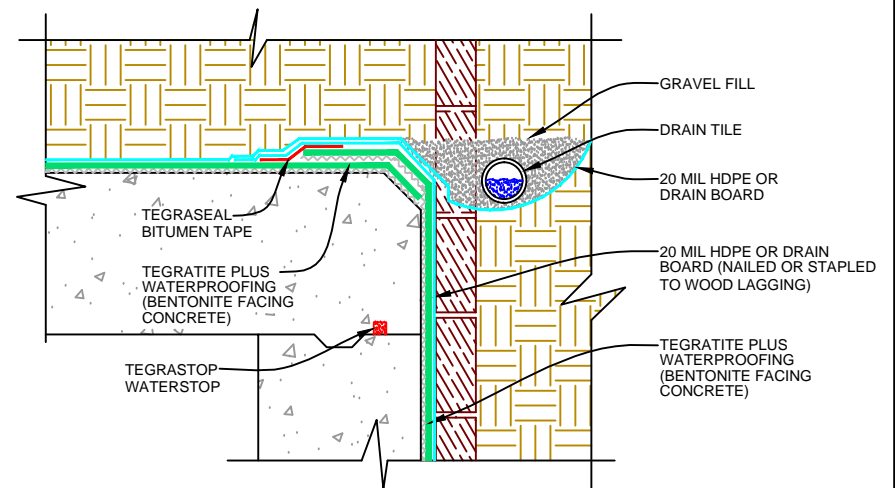

STEP #1

STEP #2

STEP #3

STEP #4

Tel: 952-888-1816
Web: www.tegraseal.com

WALL TO DECK TIE-IN DETAIL

Details:
WOOD LAGGING DETAIL

Date Issued:
03/29/2010

Scale: NONE Drawing No.: 0702-36