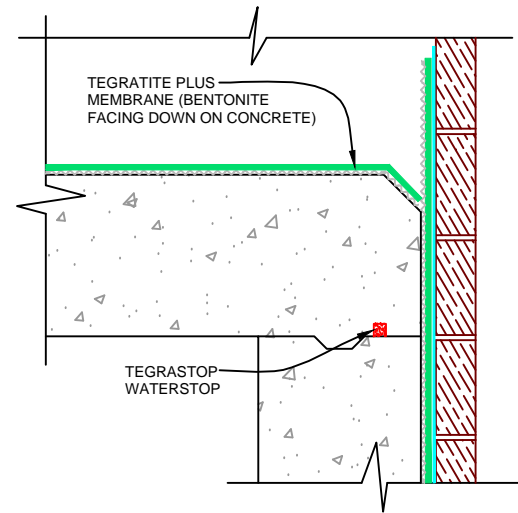

STEP #1

STEP #2

STEP #3

STEP #4

Tel: 952-888-1816
Web: www.tegraseal.com

WALL TO DECK TIE-IN DETAIL

Details:
WOOD LAGGING DETAIL

Date Issued:
03/29/2010

Scale: NONE Drawing No.: 0702-36