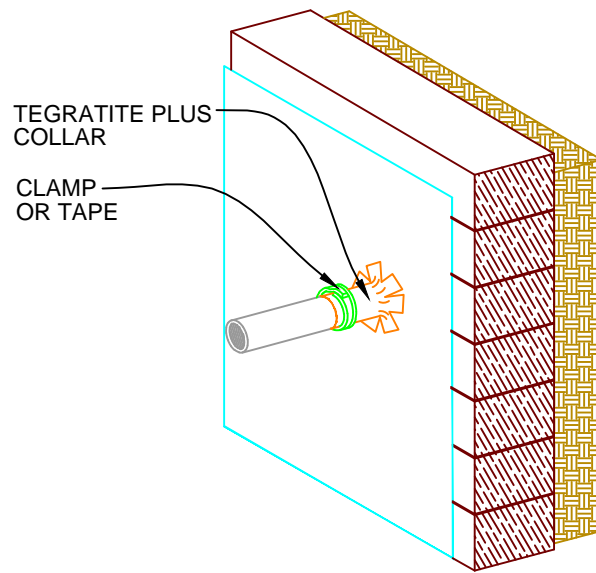

STEP TWO

Tel: 952-888-1816
Web: www.tegraseal.com

WOOD LAGGING PIPE PENETRATION (TYPICAL)

Details:
WOOD LAGGING DETAIL

Date Issued:
03/29/2010

Scale:
NONE

Drawing No.:
0702-45