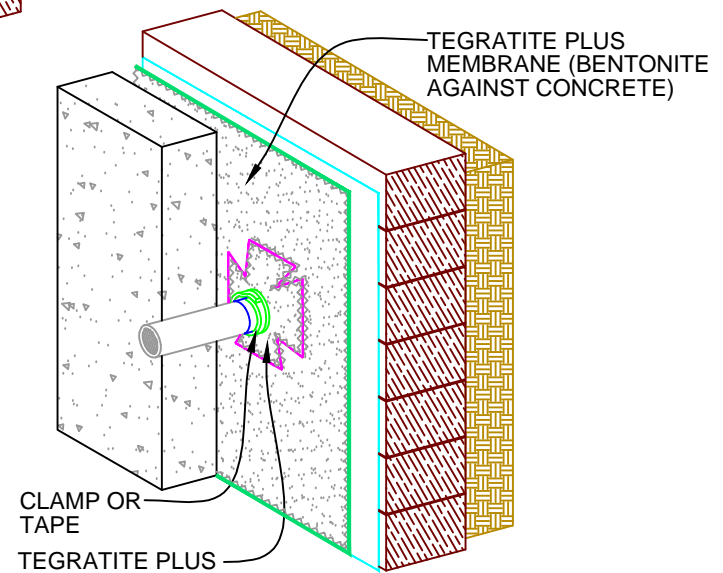

STEP THREE

Tel: 952-888-1816
Web: www.tegraseal.com

WOOD LAGGING PIPE PENETRATION (TYPICAL)

Details:
WOOD LAGGING DETAIL

Date Issued:
03/29/2010

Scale:
NONE

Drawing No.:
0702-45