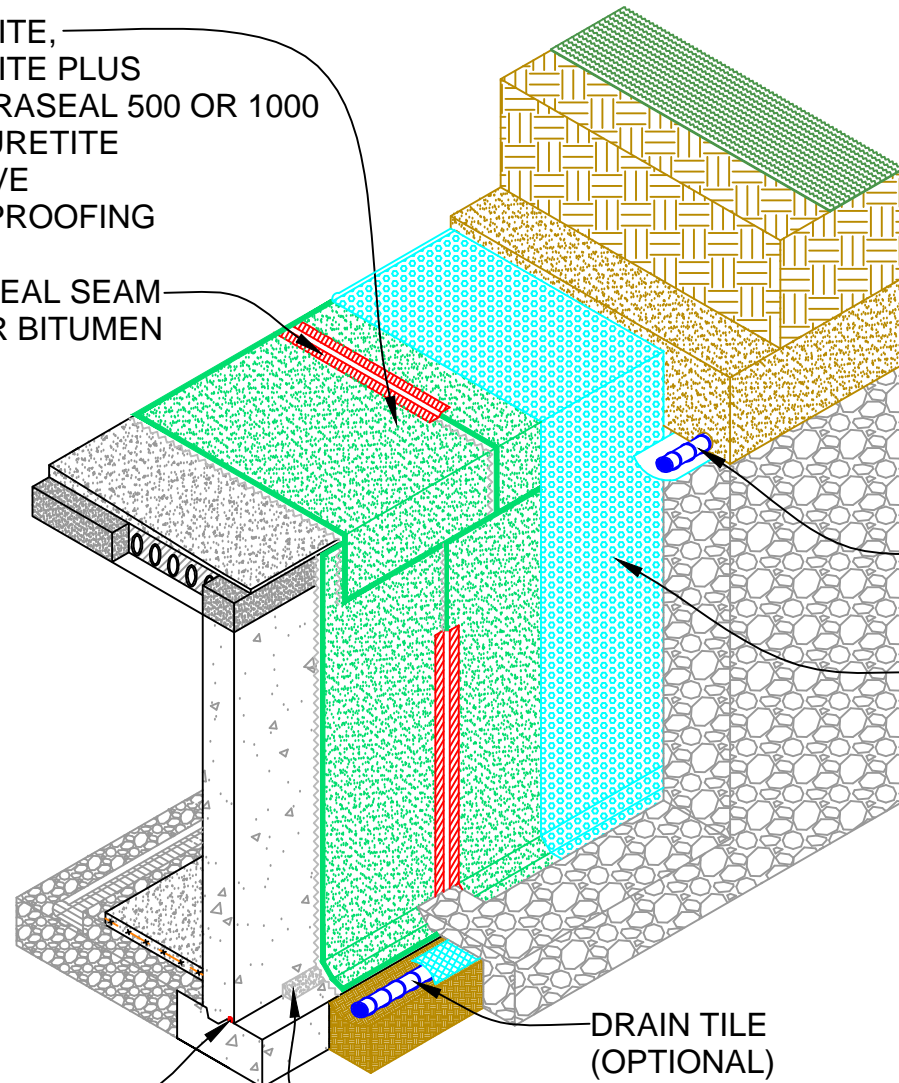

TEGRATITE,
TEGRATITE PLUS
OR TEGRASEAL 500 OR 1000
WITH CURETITE
ADHESIVE
WATERPROOFING

TEGRASEAL SEAM
TAPE OR BITUMEN
TAPE

DRAIN TILE
(OPTIONAL)

DRAIN BOARD
(OPTIONAL)

DRAIN TILE
(OPTIONAL)

TEGRASTOP
WATERSTOP

TEGRASEAL
GRANULAR PACK
(2" CANT)

TEGRA SEAL
Done Once. Done Right.

Tel: 952-888-1816
Web: www.tegraseal.com

TYPICAL UNDERGROUND WALL SECTION

Details:
PLAZA WATERPROOFING

Date Issued:
05/07/2010

Scale: NONE
Drawing No.: 0703-01