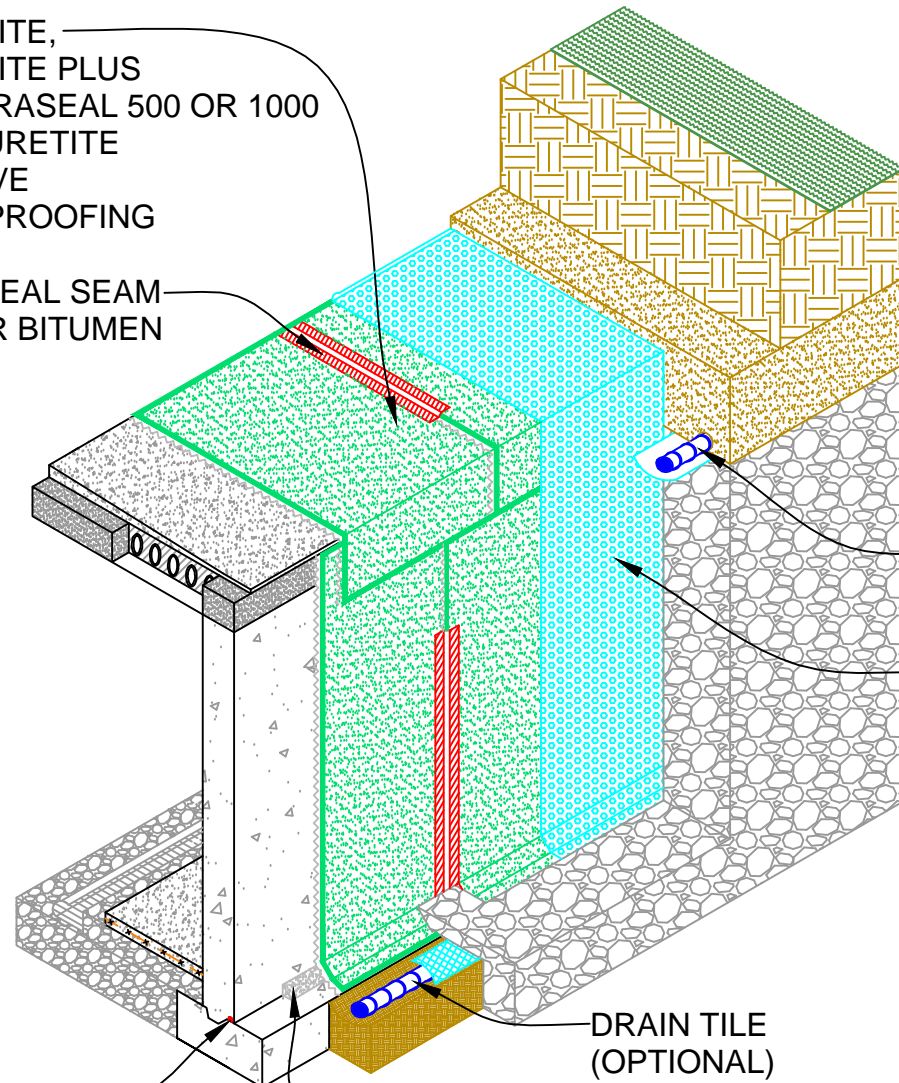

TEGRATITE,
TEGRATITE PLUS
OR TEGRASEAL 500 OR 1000
WITH CURETITE
ADHESIVE
WATERPROOFING

TEGRASEAL SEAM
TAPE OR BITUMEN
TAPE

DRAIN TILE
(OPTIONAL)

DRAIN BOARD
(OPTIONAL)

TEGRASTOP
WATERSTOP

TEGRASEAL
GRANULAR PACK
(2" CANT)

DRAIN TILE
(OPTIONAL)

TEGRA SEAL
Done Once. Done Right.

Tel: 952-888-1816
Web: www.tegraseal.com

TYPICAL UNDERGROUND WALL SECTION

Details:
PLAZA WATERPROOFING

Date Issued:
05/07/2010

Scale:
NONE

Drawing No.:
0703-01