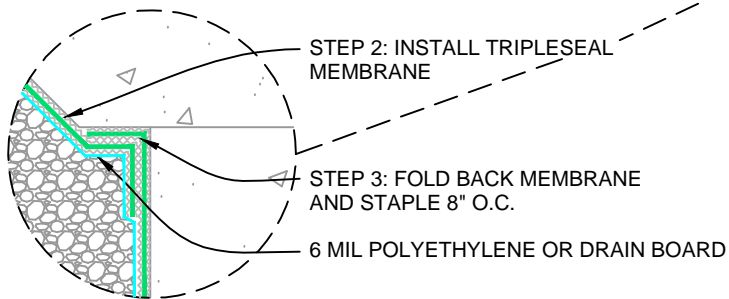

TEGRATITE PLUS

TEGRASEAL 500 OR 1000

TRIPLESEAL

Tel: 952-888-1816
Web: www.tegraseal.com

**BENTONITE UP / MEMBRANE DOWN
WATERPROOFING INTERIOR FOOTING**

Details:
UNDER SLAB DETAILS

Date Issued:
05/11/2010

Scale:
NONE

Drawing No.:
0704-23