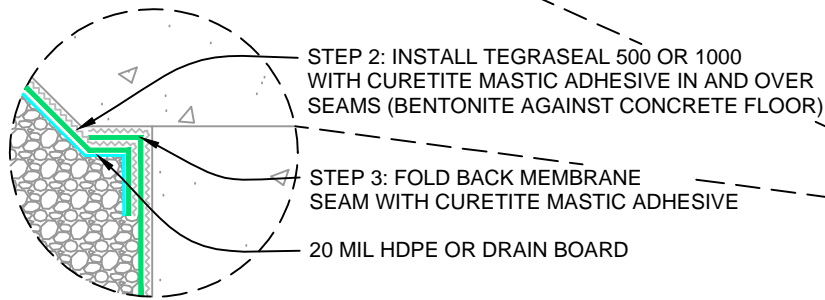

TEGRATITE PLUS

TEGRASEAL 500 OR 1000

TRIPLESEAL

Tel: 952-888-1816
Web: www.tegraseal.com

**BENTONITE UP / MEMBRANE DOWN
WATERPROOFING INTERIOR FOOTING**

Details:
UNDER SLAB DETAILS

Date Issued:
05/11/2010

Scale:
NONE

Drawing No.:
0704-23