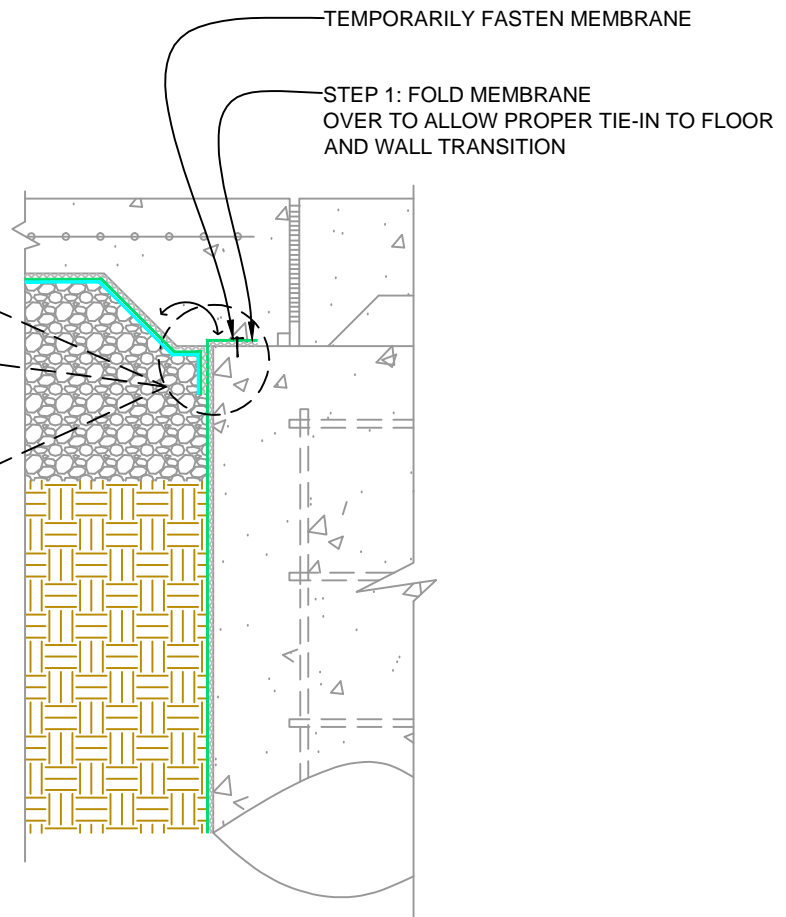

TEGRATITE PLUS

TEGRASEAL 500 OR 1000

TRIPLESEAL

Tel: 952-888-1816
Web: www.tegraseal.com

**BENTONITE UP / MEMBRANE DOWN
WATERPROOFING INTERIOR FOOTING**

Details:
UNDER SLAB DETAILS

Date Issued:
05/11/2010

Scale:
NONE

Drawing No.:
0704-23